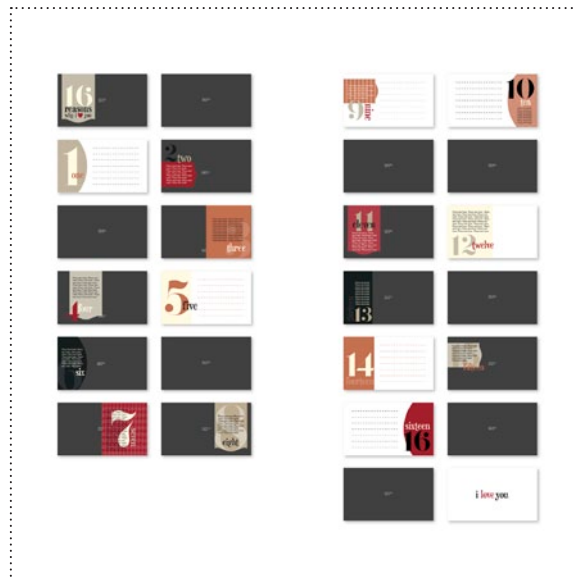

129009 SWEETEST EVER VALENTINE'S DESIGNER TEMPLATE

129010 OWL BE YOURS & YOU BEE MINE GREETING CARD TEMPLATES

129011 VALENTINE POST POSTCARD TEMPLATE

129012 HEARTS & KISSES PHOTOCARD TEMPLATE

129013 REASONS I HEART YOU SWATCHBOOK TEMPLATE

128996 I {HEART} HEARTS STAMP BRUSH SET

✓	Item #	Download Name	Contents	Coordinating Colors	US Price	CAN Price	Release Date	Designer Template
	129009	SWEETEST EVER VALENTINE'S DESIGNER TEMPLATE	décor template, 18-piece stamp brush set, 8 embellishments	Cherry Cobbler, Close to Cocoa, Regal Rose Red, Whisper White	\$9.95	\$12.50	12/27/11	two-page 8-1/2" x 11" décor
	129010	OWL BE YOURS & YOU BEE MINE GREETING CARD TEMPLATES	2 postcard templates, 4-piece stamp brush set, 2 embellishments	Almost Amethyst, Basic Black, Chocolate Chip, Crushed Curry, Real Red, Pumpkin Pie, Real Red, Very Vanilla, Whisper White	\$2.95	\$3.95	12/27/11	two 5-1/2" x 4-1/4" greeting cards
	129011	VALENTINE POST POSTCARD TEMPLATE	postcard template, 5-piece stamp brush set, 2 DSP patterns, 1 embellishment	Cherry Cobbler, Island Indigo, More Mustard	\$1.95	\$2.50	12/27/11	5" x 3-1/2" double-sided postcard
	129012	HEARTS & KISSES PHOTOCARD TEMPLATE	postcard template, 4-piece stamp brush set, 1 DSP pattern, 3 embellishments	Calypso Coral, Island Indigo, Pool Party, Soft Suede, Very Vanilla	\$1.95	\$2.50	12/27/11	3-1/2" x 5 double-sided postcard
	129013	REASONS I HEART YOU SWATCHBOOK TEMPLATE	swatchbook template, 34-piece stamp brush set, 7 embellishments	Basic Black, Cherry Cobbler, Crumb Cake, Really Rust, Sahara Sand, Very Vanilla	\$12.95	\$15.95	12/27/11	26-page swatchbook
	128996	I{HEART} HEARTS STAMP BRUSH SET	10-piece		\$3.95	\$4.95	12/27/11	3-1/2" x 5" trifold card
	128997	I{LOVE} LOVE STAMP BRUSH SET	20-piece		\$7.95	\$9.95	12/27/11	one -page 11" x 8-1/2"