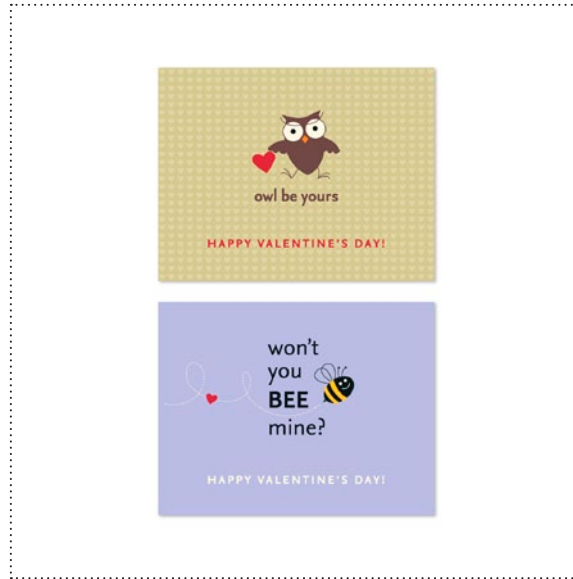

129009 SWEETEST EVER VALENTINE'S DESIGNER TEMPLATE

129010 OWL BE YOURS & YOU BEE MINE GREETING CARD TEMPLATES

129011 VALENTINE POST POSTCARD TEMPLATE

129012 HEARTS & KISSES PHOTOCARD TEMPLATE

129013 REASONS I HEART YOU SWATCHBOOK TEMPLATE

128996 I {HEART} HEARTS STAMP BRUSH SET

✓	Item #	Download Name	Contents	Coordinating Colors	US Price	CAN Price	Release Date	Designer Template
	129009	SWEETEST EVER VALENTINE'S DESIGNER TEMPLATE	décor template, 18-piece stamp brush set, 8 embellishments	Cherry Cobbler, Close to Cocoa, Regal Rose Red, Whisper White	\$9.95	\$12.50	12/27/11	two-page 8-1/2" x 11" décor
	129010	OWL BE YOURS & YOU BEE MINE GREETING CARD TEMPLATES	2 postcard templates, 4-piece stamp brush set, 2 embellishments	Almost Amethyst, Basic Black, Chocolate Chip, Crushed Curry, Real Red, Pumpkin Pie, Real Red, Very Vanilla, Whisper White	\$2.95	\$3.95	12/27/11	two 5-1/2" x 4-1/4" greeting cards
	129011	VALENTINE POST POSTCARD TEMPLATE	postcard template, 5-piece stamp brush set, 2 DSP patterns, 1 embellishment	Cherry Cobbler, Island Indigo, More Mustard	\$1.95	\$2.50	12/27/11	5" x 3-1/2" double-sided postcard
	129012	HEARTS & KISSES PHOTOCARD TEMPLATE	postcard template, 4-piece stamp brush set, 1 DSP pattern, 3 embellishments	Calypso Coral, Island Indigo, Pool Party, Soft Suede, Very Vanilla	\$1.95	\$2.50	12/27/11	3-1/2" x 5 double-sided postcard
	129013	REASONS I HEART YOU SWATCHBOOK TEMPLATE	swatchbook template, 34-piece stamp brush set, 7 embellishments	Basic Black, Cherry Cobbler, Crumb Cake, Really Rust, Sahara Sand, Very Vanilla	\$12.95	\$15.95	12/27/11	26-page swatchbook
	128996	I{HEART} HEARTS STAMP BRUSH SET	10-piece		\$3.95	\$4.95	12/27/11	3-1/2" x 5" trifold card
	128997	I{LOVE} LOVE STAMP BRUSH SET	20-piece		\$7.95	\$9.95	12/27/11	one -page 11" x 8-1/2"