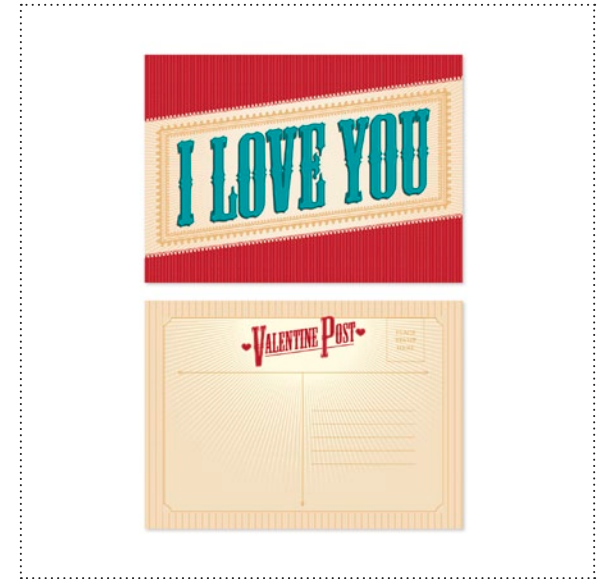

129009 SWEETEST EVER VALENTINE'S DESIGNER TEMPLATE

129010 OWL BE YOURS & YOU BEE MINE GREETING CARD TEMPLATES

129011 VALENTINE POST POSTCARD TEMPLATE

129012 HEARTS & KISSES PHOTOCARD TEMPLATE

129013 REASONS I HEART YOU SWATCHBOOK TEMPLATE

128996 I {HEART} HEARTS STAMP BRUSH SET

✓	Item #	Download Name	Contents	Coordinating Colors	US Price	CAN Price	Release Date	Designer Template
	129009	SWEETEST EVER VALENTINE'S DESIGNER TEMPLATE	décor template, 18-piece stamp brush set, 8 embellishments	Cherry Cobbler, Close to Cocoa, Regal Rose Red, Whisper White	\$9.95	\$12.50	12/27/11	two-page 8-1/2" x 11" décor
	129010	OWL BE YOURS & YOU BEE MINE GREETING CARD TEMPLATES	2 postcard templates, 4-piece stamp brush set, 2 embellishments	Almost Amethyst, Basic Black, Chocolate Chip, Crushed Curry, Real Red, Pumpkin Pie, Real Red, Very Vanilla, Whisper White	\$2.95	\$3.95	12/27/11	two 5-1/2" x 4-1/4" greeting cards
	129011	VALENTINE POST POSTCARD TEMPLATE	postcard template, 5-piece stamp brush set, 2 DSP patterns, 1 embellishment	Cherry Cobbler, Island Indigo, More Mustard	\$1.95	\$2.50	12/27/11	5" x 3-1/2" double-sided postcard
	129012	HEARTS & KISSES PHOTOCARD TEMPLATE	postcard template, 4-piece stamp brush set, 1 DSP pattern, 3 embellishments	Calypso Coral, Island Indigo, Pool Party, Soft Suede, Very Vanilla	\$1.95	\$2.50	12/27/11	3-1/2" x 5 double-sided postcard
	129013	REASONS I HEART YOU SWATCHBOOK TEMPLATE	swatchbook template, 34-piece stamp brush set, 7 embellishments	Basic Black, Cherry Cobbler, Crumb Cake, Really Rust, Sahara Sand, Very Vanilla	\$12.95	\$15.95	12/27/11	26-page swatchbook
	128996	I{HEART} HEARTS STAMP BRUSH SET	10-piece		\$3.95	\$4.95	12/27/11	3-1/2" x 5" trifold card
	128997	I{LOVE} LOVE STAMP BRUSH SET	20-piece		\$7.95	\$9.95	12/27/11	one -page 11" x 8-1/2"